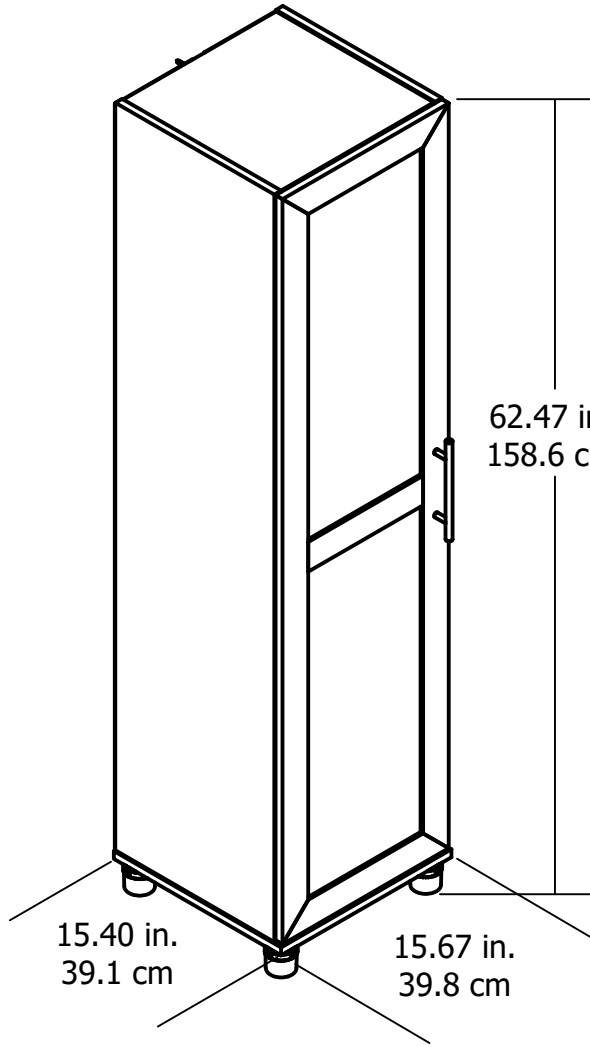

4419

Interior Storage dimensions:
Upper Section
(2) storage spaces (adj heights)
14.2 in. (36.0 cm) W
26.8 in. (68.1 cm) H
14.5 in. (36.9 cm) D
3.19 cubic feet

Interior Storage dimensions:
Lower Section
(2) storage spaces (adj heights)
14.2 in. (36.0 cm) W
31.4 in. (79.7 cm) H
14.5 in. (36.9 cm) D
3.74 cubic feet

Overall Product Size:
15.67"W x 15.40"D x 62.47"H
39.8cm W x 39.1cm D x 158.6cm H

Wood Breakdown: 92%
Total storage: 6.93 cubic feet

Maximum Weight Capacities
Unit Weight: 61 lbs. (27.67 kg)