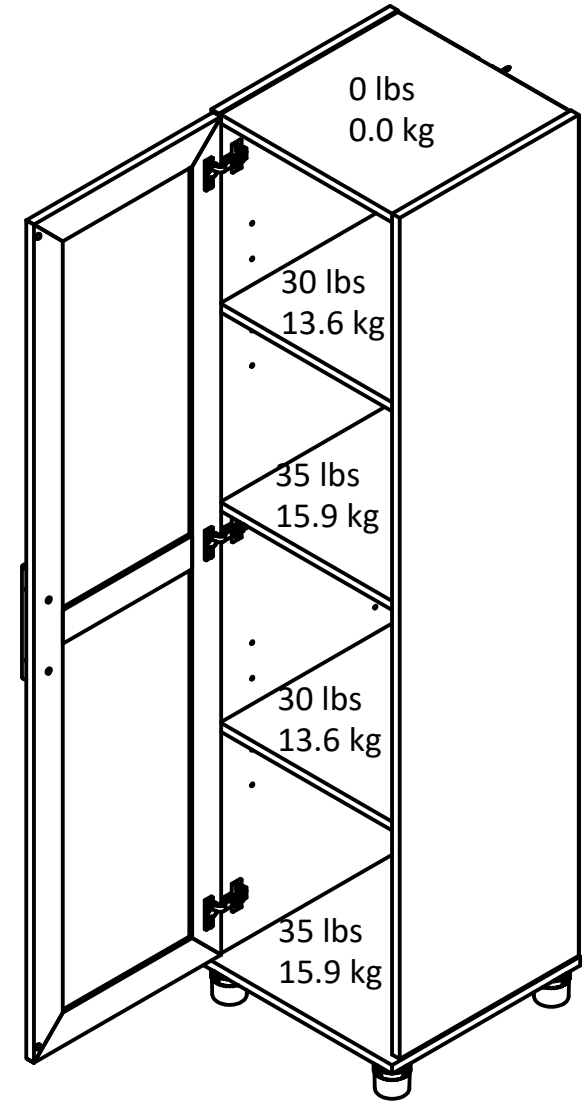

4419

Interior Storage dimensions:
Upper Section
(2) storage spaces (adj heights)
14.2 in. (36.0 cm) W
26.8 in. (68.1 cm) H
14.5 in. (36.9 cm) D
3.19 cubic feet

Interior Storage dimensions:
Lower Section
(2) storage spaces (adj heights)
14.2 in. (36.0 cm) W
31.4 in. (79.7 cm) H
14.5 in. (36.9 cm) D
3.74 cubic feet

Overall Product Size:
15.67"W x 15.40"D x 62.47"H
39.8cm W x 39.1cm D x 158.6cm H

Wood Breakdown: 92%
Total storage: 6.93 cubic feet

Maximum Weight Capacities
Unit Weight: 61 lbs. (27.67 kg)